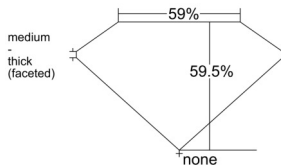

GIA®

FACSIMILE

GIA REPORT 1547840876

Verify this report at GIA.edu

GIA NATURAL DIAMOND DOSSIER®

March 18, 2026
GIA Report Number 1547840876
Shape and Cutting Style ..... Heart Brilliant
Measurements ..... 5.23 x 6.20 x 3.69 mm

GRADING RESULTS

Carat Weight ..... 0.70 carat
Color Grade ..... G
Clarity Grade VS2

ADDITIONAL GRADING INFORMATION

Polish ..... Excellent
Symmetry ..... Excellent
Fluorescence ..... None
Clarity Characteristics ..... Crystal
Inscription(s): GIA 1547840876

PROPORTIONS

Profile not to actual proportions

GRADING SCALES

GIA COLOR SCALE		GIA CLARITY SCALE			
COLORLESS	D	VERY VERY SLIGHTLY INCLUDED	FLAWLESS		
	E		INTERNALLY FLAWLESS		
	F	VERY SLIGHTLY INCLUDED	VVS₁		
	G		VVS₂		
	H		VS₁		
	NEAR COLORLESS	I	SLIGHTLY INCLUDED	VS₂	
		J		SI₁	
		FAINT	K	INCLUDED	SI₂
			L		I₁
			M		I₂
VERT LIGHT	N	LIGHT	I₃		
	O				
	P				
	Q				
	R