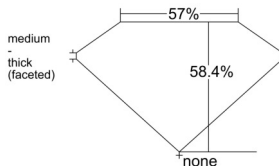

GIA®

FACSIMILE

GIA REPORT 1547838225

Verify this report at GIA.edu

GIA NATURAL DIAMOND DOSSIER®

March 18, 2026
GIA Report Number 1547838225
Shape and Cutting Style ..... Heart Brilliant
Measurements ..... 4.67 x 5.42 x 3.16 mm

GRADING RESULTS

Carat Weight ..... 0.45 carat
Color Grade ..... F
Clarity Grade VS1

ADDITIONAL GRADING INFORMATION

Polish ..... Excellent
Symmetry ..... Very Good
Fluorescence ..... None
Clarity Characteristics..... Crystal, Cloud, Needle
Inscription(s): GIA 1547838225

PROPORTIONS

Profile not to actual proportions

GRADING SCALES

GIA COLOR SCALE		GIA CLARITY SCALE			
COLORLESS	D	VERY VERY SLIGHTLY INCLUDED	FLAWLESS		
	E		INTERNALLY FLAWLESS		
	F	VERY SLIGHTLY INCLUDED	VVS₁		
	G		VVS₂		
	H		VS₁		
	NEAR COLORLESS	I	SLIGHTLY INCLUDED	VS₂	
		J		SI₁	
		FAINT	K	INCLUDED	SI₂
			L		I₁
			M		I₂
VERT LIGHT	N	LIGHT	I₃		
	O				
	P				
	Q				
	R