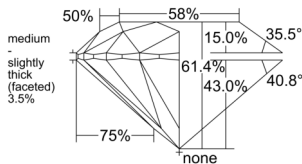

GIA®

FACSIMILE

GIA REPORT 6542205641

Verify this report at GIA.edu

GIA NATURAL DIAMOND DOSSIER®

December 10, 2025
GIA Report Number 6542205641
Shape and Cutting Style ..... Round Brilliant
Measurements ..... 5.23 - 5.25 x 3.22 mm

GRADING RESULTS

Carat Weight ..... 0.54 carat
Color Grade ..... D
Clarity Grade ..... Internally Flawless
Cut Grade ..... Excellent

ADDITIONAL GRADING INFORMATION

Polish ..... Excellent
Symmetry ..... Excellent
Fluorescence ..... None
Clarity Characteristics ..... Minor Details of Polish
Inscription(s): GIA 6542205641

PROPORTIONS

GRADING SCALES

GIA COLOR SCALE

COLORESS	D
	E
	F
	G
	H
	I
	J
NEAR COLORESS	K
	L
FANIT	M
	N
	O
	P
VERY LIGHT	Q
	R
	S
	T
	U
	V
	W
	X
	Y
LIGHT	Z

GIA CLARITY SCALE

VERY VERY SLIGHTLY INCLUDED	FLAWLESS
	INTERNALLY FLAWLESS
VERY SLIGHTLY INCLUDED	VVS₁
	VVS₂
SLIGHTLY INCLUDED	VS₁
	VS₂
INCLUDED	SI₁
	SI₂
	I₁
	I₂
	I₃

GIA CUT SCALE

EXCELLENT
VERY GOOD
GOOD
FAIR
POOR