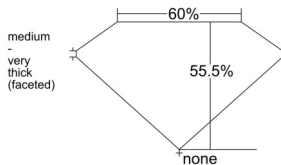

GIA®

FACSIMILE

GIA REPORT 1547812314

Verify this report at GIA.edu

GIA NATURAL DIAMOND DOSSIER®

March 16, 2026
GIA Report Number 1547812314
Shape and Cutting Style ..... Heart Brilliant
Measurements ..... 5.83 x 6.83 x 3.79 mm

GRADING RESULTS

Carat Weight ..... 0.90 carat
Color Grade ..... J
Clarity Grade S11

ADDITIONAL GRADING INFORMATION

Polish ..... Excellent
Symmetry ..... Very Good
Fluorescence ..... None
Clarity Characteristics ..... Feather, Crystal
Inscription(s): GIA 1547812314

PROPORTIONS

Profile not to actual proportions

GRADING SCALES

GIA COLOR SCALE		GIA CLARITY SCALE			
COLORLESS	D	VERY VERY SLIGHTLY INCLUDED	FLAWLESS		
	E		INTERNALLY FLAWLESS		
	F	VERY SLIGHTLY INCLUDED	VVS₁		
	G		VVS₂		
	H		VS₁		
	NEAR COLORLESS	I	SLIGHTLY INCLUDED	VS₂	
		J		S1₁	
		FAINT	K	INCLUDED	S1₂
			L		I₁
			M		I₂
VERT LIGHT	N	LIGHT	I₃		
	O				
	P				
	Q				
	R				
	S