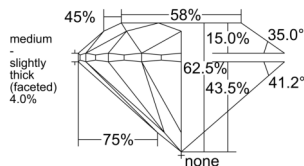

GIA®

FACSIMILE

GIA REPORT 1547803801

Verify this report at GIA.edu

GIA NATURAL DIAMOND DOSSIER®

March 12, 2026
GIA Report Number 1547803801
Shape and Cutting Style ..... Round Brilliant
Measurements ..... 4.81 - 4.83 x 3.01 mm

GRADING RESULTS

Carat Weight ..... 0.43 carat
Color Grade ..... F
Clarity Grade VS1
Cut Grade ..... Excellent

ADDITIONAL GRADING INFORMATION

Polish ..... Excellent
Symmetry ..... Excellent
Fluorescence ..... Medium Blue
Clarity Characteristics ..... Feather, Pinpoint
Inscription(s): GIA 1547803801

PROPORTIONS

Profile to actual proportions

GRADING SCALES

GIA COLOR SCALE	GIA CLARITY SCALE	GIA CUT SCALE	
D	FLAWLESS	EXCELLENT	
E	INTERNALLY FLAWLESS		
F		VVS₁	VERY GOOD
G	VVS₂		
H	VS₁	GOOD	
I	VS₂		
J	SI₁	FAIR	
K	SI₂		
L	I₁	POOR	
M			
N			
O	I₂		
P			
Q			
R	I₃		
S			
T			
U			
V			
W			
X			
Y			
Z