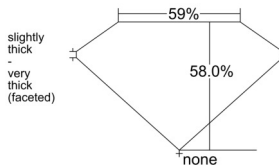

GIA®

FACSIMILE

GIA REPORT 1547801395

Verify this report at GIA.edu

GIA NATURAL DIAMOND DOSSIER®

March 16, 2026
GIA Report Number 1547801395
Shape and Cutting Style ..... Heart Brilliant
Measurements ..... 6.09 x 6.58 x 3.82 mm

GRADING RESULTS

Carat Weight ..... 0.90 carat
Color Grade ..... F
Clarity Grade VS2

ADDITIONAL GRADING INFORMATION

Polish ..... Very Good
Symmetry ..... Very Good
Fluorescence ..... Faint
Clarity Characteristics ..... Crystal, Cloud
Inscription(s): GIA 1547801395

PROPORTIONS

Profile not to actual proportions

GRADING SCALES

GIA COLOR SCALE		GIA CLARITY SCALE			
COLORLESS	D	VERY VERY SLIGHTLY INCLUDED	FLAWLESS		
	E		INTERNALLY FLAWLESS		
	F	VERY SLIGHTLY INCLUDED	VVS₁		
	G		VVS₂		
	H		VS₁		
	NEAR COLORLESS	I	SLIGHTLY INCLUDED	VS₂	
		J		SI₁	
		FAINT	K	INCLUDED	SI₂
			L		I₁
			M		I₂
VERT LIGHT	N	INCLUDED	I₃		
	O				
	P				
	Q				
	R				
LIGHT	S				
	T				
	U				
	V				
	W				
	X				
Y					
Z