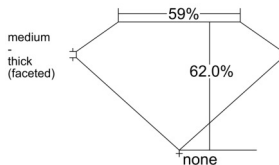

GIA®

FACSIMILE

GIA REPORT 1547800824

Verify this report at GIA.edu

GIA NATURAL DIAMOND DOSSIER®

March 13, 2026
GIA Report Number 1547800824
Shape and Cutting Style ..... Heart Brilliant
Measurements ..... 4.10 x 4.59 x 2.84 mm

GRADING RESULTS

Carat Weight ..... 0.31 carat
Color Grade ..... G
Clarity Grade ..... Internally Flawless

ADDITIONAL GRADING INFORMATION

Polish ..... Excellent
Symmetry ..... Very Good
Fluorescence ..... None
Clarity Characteristics..... Minor Details of Polish
Inscription(s): GIA 1547800824

PROPORTIONS

Profile not to actual proportions

GRADING SCALES

GIA COLOR SCALE		GIA CLARITY SCALE			
COLORLESS	D	VERY VERY SLIGHTLY INCLUDED	FLAWLESS		
	E		INTERNALLY FLAWLESS		
	F	VERY SLIGHTLY INCLUDED	VVS₁		
	G		VVS₂		
	H		VS₁		
	NEAR COLORLESS	I	SLIGHTLY INCLUDED	VS₂	
		J		SI₁	
		FAINT	K	INCLUDED	SI₂
			L		I₁
			M		I₂
VERT LIGHT	N	LIGHT	I₃		
	O				
	P				
	Q				
	R