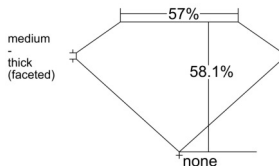

GIA®

FACSIMILE

GIA REPORT 1547774364

Verify this report at GIA.edu

GIA NATURAL DIAMOND DOSSIER®

March 10, 2026
GIA Report Number 1547774364
Shape and Cutting Style ..... Heart Brilliant
Measurements ..... 5.02 x 5.52 x 3.21 mm

GRADING RESULTS

Carat Weight ..... 0.51 carat
Color Grade ..... G
Clarity Grade ..... Internally Flawless

ADDITIONAL GRADING INFORMATION

Polish ..... Excellent
Symmetry ..... Excellent
Fluorescence ..... None
Clarity Characteristics ..... Minor Details of Polish
Inspection(s): GIA 1547774364

PROPORTIONS

Profile not to actual proportions

GRADING SCALES

GIA COLOR SCALE		GIA CLARITY SCALE			
COLORLESS	D	VERY VERY SLIGHTLY INCLUDED	FLAWLESS		
	E		INTERNALLY FLAWLESS		
	F	VERY SLIGHTLY INCLUDED	VVS₁		
	G		VVS₂		
	H		VS₁		
	NEAR COLORLESS	I	SLIGHTLY INCLUDED	VS₂	
		J		SI₁	
		FAINT	K	INCLUDED	SI₂
			L		I₁
			M		I₂
VERTICALLY LIGHT	N	LIGHT	I₃		
	O				
	P				
	Q				
	R