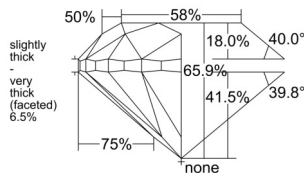

GIA®

FACSIMILE

GIA REPORT 1547729904

Verify this report at GIA.edu

GIA NATURAL DIAMOND DOSSIER®

March 02, 2026
GIA Report Number 1547729904
Shape and Cutting Style ..... Round Brilliant
Measurements ..... 4.49 - 4.52 x 2.97 mm

GRADING RESULTS

Carat Weight ..... 0.40 carat
Color Grade ..... E
Clarity Grade VS2
Cut Grade ..... Good

ADDITIONAL GRADING INFORMATION

Polish ..... Excellent
Symmetry ..... Very Good
Fluorescence ..... None
Clarity Characteristics ..... Cloud, Crystal
Inscription(s): GIA 1547729904

PROPORTIONS

Profile to actual proportions

GRADING SCALES

GIA COLOR SCALE

COLOREDNESS	D
	E
	F
	G
	H
	I
	J
NEAR COLORLESS	K
	L
Faint	M
	N
	O
	P
	Q
	R
	S
	T
	U
	V
	W
	X
	Y
Light	Z

GIA CLARITY SCALE

FLAWLESS	VERY VERY SLIGHTLY INCLUDED	VVS₁	
			VVS₂
INTERNALLY FLAWLESS	VERY SLIGHTLY INCLUDED	VS₁	
		VS₂	
SLIGHTLY INCLUDED	SLIGHTLY INCLUDED	SI₁	
		SI₂	
INCLUDED	INCLUDED	I₁	
		I₂	
		I₃	

GIA CUT SCALE

EXCELLENT
VERY GOOD
GOOD
FAIR
POOR