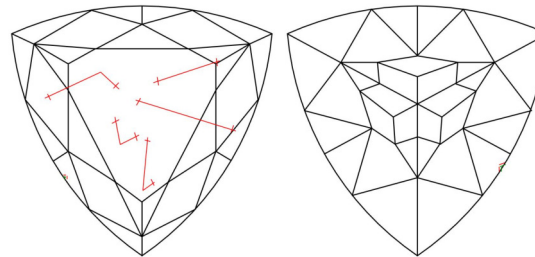

CLARITY CHARACTERISTICS

KEY TO SYMBOLS*

Twinning Wisp

Indented Natural

* Red symbols denote internal characteristics (inclusions). Green or black symbols denote external characteristics (blemishes). Diagram is an approximate representation of the diamond, and symbols shown indicate type, position, and approximate size of clarity characteristics. All clarity characteristics may not be shown. Details of finish are not shown.

GRADING SCALES

GIA COLOR SCALE

COLORLESS	D
	E
	F
NEAR COLORLESS	G
	H
	I
FAINT	J
	K
	L
VERY LIGHT	M
	N
	O
LIGHT	P
	Q
	R
	S
	T
	U
	V
W	
X	
Y	
Z	

GIA CLARITY SCALE

reportcheck.gia.edu

The results documented in this report refer only to the diamond described, and were obtained using the techniques and equipment available to GIA at the time of examination. This report is not a guarantee or valuation. For additional information and important limitations and disclaimers, please see GIA.edu/terms or call +1 800 421 7250 or +1 760 603 4500. ©2023 Gemological Institute of America, Inc.

THE SECURITY FEATURES IN THIS DOCUMENT, INCLUDING THE HOLOGRAM, SECURITY SCREEN AND MICROPRINT LINES, IN ADDITION TO THOSE NOT LISTED, EXCEED DOCUMENT SECURITY INDUSTRY GUIDELINES.