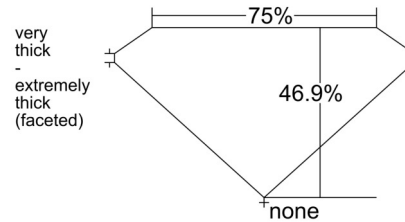

GIA NATURAL DIAMOND GRADING REPORT

March 09, 2026

GIA Report Number 1547703819

Shape and Cutting Style ..... Modified Triangular Brilliant

Measurements ..... 8.11 x 7.78 x 3.65 mm

GRADING RESULTS

Carat Weight ..... 2.05 carat

Color Grade ..... G

Clarity Grade SI1

ADDITIONAL GRADING INFORMATION

Polish ..... Excellent

Symmetry ..... Excellent

Fluorescence ..... None

Inscription(s): GIA 1547703819

Comments: Additional twinning wisps, pinpoints and surface graining are not shown.

PROPORTIONS

Profile not to actual proportions