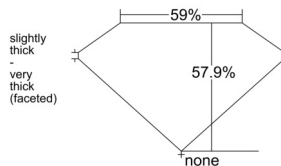

GIA®

FACSIMILE

GIA REPORT 1547688523

Verify this report at GIA.edu

GIA NATURAL DIAMOND DOSSIER®

February 24, 2026
GIA Report Number 1547688523
Shape and Cutting Style ..... Heart Brilliant
Measurements ..... 5.00 x 5.68 x 3.29 mm

GRADING RESULTS

Carat Weight ..... 0.55 carat
Color Grade ..... G
Clarity Grade VS2

ADDITIONAL GRADING INFORMATION

Polish ..... Very Good
Symmetry ..... Excellent
Fluorescence ..... Faint
Clarity Characteristics ..... Crystal
Inscription(s): GIA 1547688523

PROPORTIONS

Profile not to actual proportions

GRADING SCALES

GIA COLOR SCALE		GIA CLARITY SCALE			
COLORLESS	D	VERY VERY SLIGHTLY INCLUDED	FLAWLESS		
	E		INTERNALLY FLAWLESS		
	F		VVS₁		
	NEAR COLORLESS	G	VERY SLIGHTLY INCLUDED	VVS₂	
		H		VS₁	
		FAINT	I	SLIGHTLY INCLUDED	VS₂
			J		SI₁
			K		SI₂
	LIGHT	L	INCLUDED	I₁	
		M		I₂	
N		I₃			
O					
P					
Q					
R