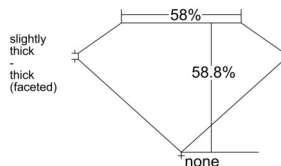

GIA®

FACSIMILE

GIA REPORT 1547584802

Verify this report at GIA.edu

GIA NATURAL DIAMOND DOSSIER®

February 05, 2026
GIA Report Number 1547584802
Shape and Cutting Style ..... Heart Brilliant
Measurements ..... 5.42 x 6.14 x 3.61 mm

GRADING RESULTS

Carat Weight ..... 0.70 carat
Color Grade ..... H
Clarity Grade VS2

ADDITIONAL GRADING INFORMATION

Polish ..... Excellent
Symmetry ..... Excellent
Fluorescence ..... None
Clarity Characteristics ..... Crystal, Cloud, Feather
Inscription(s): GIA 1547584802

PROPORTIONS

Profile not to actual proportions

GRADING SCALES

GIA COLOR SCALE		GIA CLARITY SCALE			
COLORLESS	D	VERY VERY SLIGHTLY INCLUDED	FLAWLESS		
	E		INTERNALLY FLAWLESS		
	F	VERY SLIGHTLY INCLUDED	VVS₁		
	G		VVS₂		
	H		VS₁		
	NEAR COLORLESS	I	SLIGHTLY INCLUDED	VS₂	
		J		SI₁	
		FAINT	K	INCLUDED	SI₂
			L		I₁
			M		I₂
VERT LIGHT			N	INCLUDED	I₃
			O		
			P		
	Q				
LIGHT	R				
	S				
	T				
	U				
	V				
	W				
	X				
	Y				
	Z