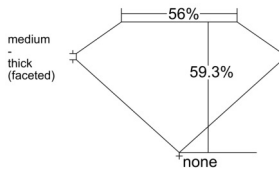

GIA®

FACSIMILE

GIA REPORT 1547560800

Verify this report at GIA.edu

GIA NATURAL DIAMOND DOSSIER®

February 02, 2026
GIA Report Number 1547560800
Shape and Cutting Style ..... Heart Brilliant
Measurements ..... 5.41 x 6.33 x 3.75 mm

GRADING RESULTS

Carat Weight ..... 0.77 carat
Color Grade ..... H
Clarity Grade VS1

ADDITIONAL GRADING INFORMATION

Polish ..... Excellent
Symmetry ..... Excellent
Fluorescence ..... None
Clarity Characteristics ..... Cloud, Needle
Inscription(s): GIA 1547560800

PROPORTIONS

Profile not to actual proportions

GRADING SCALES

GIA COLOR SCALE		GIA CLARITY SCALE			
COLORLESS	D	VERY VERY SLIGHTLY INCLUDED	FLAWLESS		
	E		INTERNALLY FLAWLESS		
	F		VVS₁		
	NEAR COLORLESS	G	VERY SLIGHTLY INCLUDED	VVS₂	
		H		VS₁	
		FANT	I	SLIGHTLY INCLUDED	VS₂
			J		SI₁
			K		SI₂
	LIGHT	L	INCLUDED	I₁	
		M		I₂	
N		I₃			
VERT LIGHT		O			
		P			
		Q			
		R			
		S			
LIGHT	T				
	U				
	V				
	W				
	X				
	Y				
	Z