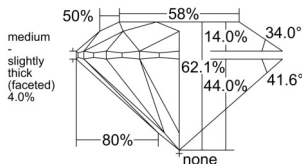

GIA®

FACSIMILE

GIA REPORT 1547549976

Verify this report at GIA.edu

GIA NATURAL DIAMOND DOSSIER®

February 02, 2026
GIA Report Number 1547549976
Shape and Cutting Style ..... Round Brilliant
Measurements ..... 3.64 - 3.67 x 2.27 mm

GRADING RESULTS

Carat Weight ..... 0.18 carat
Color Grade ..... D
Clarity Grade VS1
Cut Grade ..... Excellent

ADDITIONAL GRADING INFORMATION

Polish ..... Excellent
Symmetry ..... Excellent
Fluorescence ..... None
Clarity Characteristics..... Crystal, Pinpoint, Cloud
Inscription(s): GIA 1547549976

PROPORTIONS

GRADING SCALES

GIA COLOR SCALE

COLORESS	D
	E
	F
	G
	H
	I
	J
NEAR COLORESS	K
	L
FANIT	M
	N
	O
	P
	R
	S
	T
	U
	V
	W
	X
	Y
LIGHT	Z

GIA CLARITY SCALE

FLAWLESS	INTERNAL FLAWLESS	
		FLAWLESS
VERY VERY SLIGHTLY INCLUDED	VVS₁	
	VVS₂	
VERY SLIGHTLY INCLUDED	VS₁	
	VS₂	
SLIGHTLY INCLUDED	SI₁	
	SI₂	
INCLUDED	I₁	
	I₂	
	I₃	

GIA CUT SCALE

EXCELLENT
VERY GOOD
GOOD
FAIR
POOR