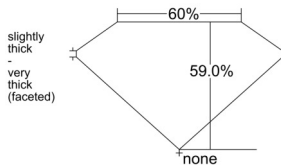

GIA®

FACSIMILE

GIA REPORT 1547515368

Verify this report at GIA.edu

GIA NATURAL DIAMOND DOSSIER®

January 27, 2026
GIA Report Number 1547515368
Shape and Cutting Style ..... Heart Brilliant
Measurements ..... 5.52 x 6.12 x 3.61 mm

GRADING RESULTS

Carat Weight ..... 0.70 carat
Color Grade ..... H
Clarity Grade VS1

ADDITIONAL GRADING INFORMATION

Polish ..... Very Good
Symmetry ..... Excellent
Fluorescence ..... None
Clarity Characteristics..... Crystal, Cloud, Feather, Needle
Inscription(s): GIA 1547515368

PROPORTIONS

Profile not to actual proportions

GRADING SCALES

GIA COLOR SCALE		GIA CLARITY SCALE			
COLORLESS	D	VERY VERY SLIGHTLY INCLUDED	FLAWLESS		
	E		INTERNALLY FLAWLESS		
	F		VVS₁		
	G		VVS₂		
	NEAR COLORLESS	H	VERY SLIGHTLY INCLUDED	VS₁	
		I		VS₂	
		FAINT	J	SLIGHTLY INCLUDED	SI₁
			K		SI₂
	L		I₁		
	VERT LIGHT		M	INCLUDED	I₂
N			I₃		
O					
P					
LIGHT	Q				
	R				
	S				
	T				
	U				
	Z