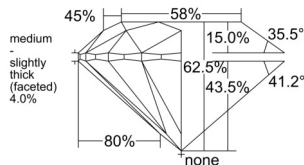

GIA®

FACSIMILE

GIA REPORT 1547493321

Verify this report at GIA.edu

GIA NATURAL DIAMOND DOSSIER®

January 22, 2026
GIA Report Number 1547493321
Shape and Cutting Style ..... Round Brilliant
Measurements ..... 4.52 - 4.55 x 2.83 mm

GRADING RESULTS

Carat Weight ..... 0.36 carat
Color Grade ..... G
Clarity Grade VVS1
Cut Grade ..... Excellent

ADDITIONAL GRADING INFORMATION

Polish ..... Excellent
Symmetry ..... Excellent
Fluorescence ..... None
Clarity Characteristics ..... Pinpoint, Cloud
Inscription(s): GIA 1547493321

PROPORTIONS

Profile to actual proportions