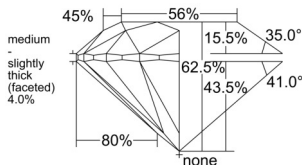

GIA®

FACSIMILE

GIA REPORT 1547439642

Verify this report at GIA.edu

GIA NATURAL DIAMOND DOSSIER®

January 15, 2026
GIA Report Number 1547439642
Shape and Cutting Style ..... Round Brilliant
Measurements ..... 5.25 - 5.28 x 3.29 mm

GRADING RESULTS

Carat Weight ..... 0.56 carat
Color Grade ..... G
Clarity Grade VS1
Cut Grade ..... Excellent

ADDITIONAL GRADING INFORMATION

Polish ..... Excellent
Symmetry ..... Excellent
Fluorescence ..... None
Clarity Characteristics ..... Feather
Inscription(s): GIA 1547439642

PROPORTIONS

Profile to actual proportions

GRADING SCALES

GIA COLOR SCALE	GIA CLARITY SCALE	GIA CUT SCALE	
D	FLAWLESS	EXCELLENT	
E	INTERNALLY FLAWLESS		
F		VVS₁	VERY GOOD
G	VVS₂		
H	VS₁	GOOD	
I	VS₂		
J	SI₁	FAIR	
K	SI₂		
L	I₁	POOR	
M			
N			
O	I₂		
P			
Q			
R	I₃		
S			
T			
U			
V			
W			
X			
Y			
Z