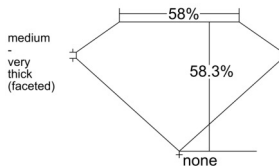

GIA®

FACSIMILE

GIA REPORT 1547380050

Verify this report at GIA.edu

GIA NATURAL DIAMOND DOSSIER®

January 06, 2026
GIA Report Number **1547380050**
Shape and Cutting Style ..... **Heart Brilliant**
Measurements ..... **5.47 x 6.14 x 3.58 mm**

GRADING RESULTS

Carat Weight ..... **0.70 carat**
Color Grade ..... **I**
Clarity Grade **VVS2**

ADDITIONAL GRADING INFORMATION

Polish ..... **Excellent**
Symmetry ..... **Very Good**
Fluorescence ..... **None**
Clarity Characteristics ..... **Feather**
Inscription(s): **GIA 1547380050**

PROPORTIONS

Profile not to actual proportions

GRADING SCALES

GIA COLOR SCALE		GIA CLARITY SCALE			
COLORLESS	D	VERY VERY SLIGHTLY INCLUDED	FLAWLESS		
	E		INTERNALLY FLAWLESS		
	F	VERY SLIGHTLY INCLUDED	VVS₁		
	G		VVS₂		
	H		VS₁		
	NEAR COLORLESS	I	SLIGHTLY INCLUDED	VS₂	
		J		SI₁	
		FAINT	K	INCLUDED	SI₂
			L		I₁
			M		I₂
N			I₃		
VERT LIGHT	O	LIGHT			
	P				
	Q				
	R				
	S				
	T				
LIGHT	U				
	V				
	W				
	X				
Y					
Z