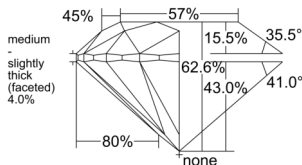

GIA®

FACSIMILE

GIA REPORT 1547368769

Verify this report at GIA.edu

GIA NATURAL DIAMOND DOSSIER®

January 05, 2026
GIA Report Number **1547368769**
Shape and Cutting Style ..... **Round Brilliant**
Measurements ..... **5.06 - 5.10 x 3.18 mm**

GRADING RESULTS

Carat Weight ..... **0.51 carat**
Color Grade ..... **G**
Clarity Grade **VVS1**
Cut Grade ..... **Excellent**

ADDITIONAL GRADING INFORMATION

Polish ..... **Excellent**
Symmetry ..... **Excellent**
Fluorescence ..... **None**
Clarity Characteristics ..... **Cloud, Surface Graining**
Inscription(s): **GIA 1547368769**

PROPORTIONS

Profile to actual proportions