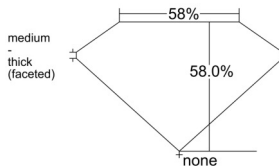

GIA®

FACSIMILE

GIA REPORT 1547323540

Verify this report at GIA.edu

GIA NATURAL DIAMOND DOSSIER®

December 29, 2025
GIA Report Number 1547323540
Shape and Cutting Style ..... Heart Brilliant
Measurements ..... 5.92 x 6.72 x 3.90 mm

GRADING RESULTS

Carat Weight ..... 0.91 carat
Color Grade ..... J
Clarity Grade VVS1

ADDITIONAL GRADING INFORMATION

Polish ..... Excellent
Symmetry ..... Excellent
Fluorescence ..... None
Clarity Characteristics..... Pinpoint, Manufacturing Remnant,
Surface Graining

Inscription(s): GIA 1547323540

PROPORTIONS

Profile not to actual proportions

GRADING SCALES

GIA COLOR SCALE		GIA CLARITY SCALE			
COLORLESS	D	VERY VERY SLIGHTLY INCLUDED	FLAWLESS		
	E		INTERNALLY FLAWLESS		
	F	VERY SLIGHTLY INCLUDED	VVS₁		
	G		VVS₂		
	H		VS₁		
	NEAR COLORLESS	I	SLIGHTLY INCLUDED	VS₂	
		J		SI₁	
		FAINT	K	INCLUDED	SI₂
			L		I₁
			M		I₂
VERT LIGHT	N	INCLUDED	I₃		
	O				
	P				
	Q				
	R				
LIGHT	S				
	T				
	U				
	V				
	W				
	X				
Y					
Z