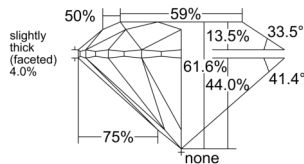

GIA®

FACSIMILE

GIA REPORT

1547323304

Verify this report at GIA.edu

GIA NATURAL DIAMOND DOSSIER®

December 26, 2025
GIA Report Number 1547323304
Shape and Cutting Style ..... Round Brilliant
Measurements ..... 5.41 - 5.44 x 3.34 mm

GRADING RESULTS

Carat Weight ..... 0.61 carat
Color Grade ..... D
Clarity Grade VVS2
Cut Grade ..... Excellent

ADDITIONAL GRADING INFORMATION

Polish ..... Excellent
Symmetry ..... Excellent
Fluorescence ..... None
Clarity Characteristics ..... Pinpoint
Inscription(s): GIA 1547323304

PROPORTIONS

Profile to actual proportions