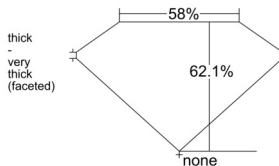

GIA®

FACSIMILE

GIA REPORT 1547320550

Verify this report at GIA.edu

GIA NATURAL DIAMOND DOSSIER®

December 26, 2025
GIA Report Number 1547320550
Shape and Cutting Style ..... Pear Brilliant
Measurements ..... 8.40 x 5.34 x 3.32 mm

GRADING RESULTS

Carat Weight ..... 0.91 carat
Color Grade ..... M
Clarity Grade VVS1

ADDITIONAL GRADING INFORMATION

Polish ..... Excellent
Symmetry ..... Excellent
Fluorescence ..... Faint
Clarity Characteristics ..... Pinpoint, Chip
Inscription(s): GIA 1547320550

PROPORTIONS

Profile not to actual proportions

GRADING SCALES

GIA COLOR SCALE		GIA CLARITY SCALE	
COLORLESS	D	VERY VERY SLIGHTLY INCLUDED	FLAWLESS
	E		INTERNALLY FLAWLESS
	F		VVS₁
	G		VVS₂
	H		VS₁
	I		VS₂
	J		SI₁
	K		SI₂
	L		I₁
	M		I₂
NEAR COLORLESS	N	SLIGHTLY INCLUDED	I₃
	O		
	P		
	Q		
FAINT	R		
	S		
	T		
	U		
VERT LIGHT	V		
	W		
	X		
	Y		
LIGHT	Z