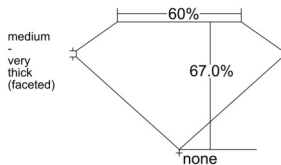

GIA®

FACSIMILE

GIA REPORT 1547278812

Verify this report at GIA.edu

GIA NATURAL DIAMOND DOSSIER®

December 22, 2025
GIA Report Number **1547278812**
Shape and Cutting Style ..... **Pear Brilliant**
Measurements ..... **7.51 x 4.77 x 3.20 mm**

GRADING RESULTS

Carat Weight ..... **0.70 carat**
Color Grade ..... **E**
Clarity Grade **VS1**

ADDITIONAL GRADING INFORMATION

Polish ..... **Very Good**
Symmetry ..... **Very Good**
Fluorescence ..... **None**
Clarity Characteristics..... **Crystal, Cloud, Needle, Pinpoint**
Inscription(s): **GIA 1547278812**

PROPORTIONS

Profile not to actual proportions

GRADING SCALES

GIA COLOR SCALE		GIA CLARITY SCALE			
COLORLESS	D	VERY VERY SLIGHTLY INCLUDED	FLAWLESS		
	E		INTERNALLY FLAWLESS		
	F	VERY SLIGHTLY INCLUDED	VVS₁		
	G		VVS₂		
	H		VS₁		
	NEAR COLORLESS	I	SLIGHTLY INCLUDED	VS₂	
		J		SI₁	
		FAINT	K	INCLUDED	SI₂
			L		I₁
			M		I₂
VERT LIGHT	N	LIGHT	I₃		
	O				
	P				
	Q				
	R