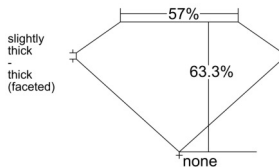

GIA®

FACSIMILE

GIA REPORT 1547275314

Verify this report at GIA.edu

GIA NATURAL DIAMOND DOSSIER®

December 22, 2025
GIA Report Number 1547275314
Shape and Cutting Style ..... Heart Brilliant
Measurements ..... 4.64 x 5.42 x 3.43 mm

GRADING RESULTS

Carat Weight ..... 0.50 carat
Color Grade ..... F
Clarity Grade SI1

ADDITIONAL GRADING INFORMATION

Polish ..... Excellent
Symmetry ..... Very Good
Fluorescence ..... None
Clarity Characteristics ..... Cloud, Feather
Inscription(s): GIA 1547275314

PROPORTIONS

Profile not to actual proportions

GRADING SCALES

GIA COLOR SCALE		GIA CLARITY SCALE			
COLORLESS	D	VERY VERY SLIGHTLY INCLUDED	FLAWLESS		
	E		INTERNALLY FLAWLESS		
	F	VERY SLIGHTLY INCLUDED	VVS₁		
	G		VVS₂		
	H		VS₁		
	NEAR COLORLESS	I	SLIGHTLY INCLUDED	VS₂	
		J		SI₁	
		FAINT	K	INCLUDED	SI₂
			L		I₁
			M		I₂
VERT LIGHT			N	INCLUDED	I₃
			O		
			P		
	Q				
LIGHT	R				
	S				
	T				
	U				
	V				
	Z