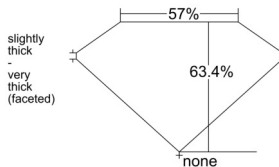

GIA®

FACSIMILE

GIA REPORT 1547272433

Verify this report at GIA.edu

GIA NATURAL DIAMOND DOSSIER®

December 19, 2025
GIA Report Number 1547272433
Shape and Cutting Style ..... Heart Brilliant
Measurements ..... 5.14 x 5.96 x 3.78 mm

GRADING RESULTS

Carat Weight ..... 0.70 carat
Color Grade I
Clarity Grade VS1

ADDITIONAL GRADING INFORMATION

Polish ..... Excellent
Symmetry ..... Excellent
Fluorescence ..... None
Clarity Characteristics ..... Cloud, Feather
Inscription(s): GIA 1547272433

PROPORTIONS

Profile not to actual proportions

GRADING SCALES

GIA COLOR SCALE		GIA CLARITY SCALE			
COLORLESS	D	VERY VERY SLIGHTLY INCLUDED	FLAWLESS		
	E		INTERNALLY FLAWLESS		
	F		VVS₁		
	G		VVS₂		
	NEAR COLORLESS	H	VERY SLIGHTLY INCLUDED	VS₁	
		I		VS₂	
		FAINT	J	SLIGHTLY INCLUDED	I₁
			K		I₂
	L		I₃		
	M				
N					
O					
VERT LIGHT	P	INCLUDED			
	Q				
	R				
	S				
	T				
	U				
	V				
	W				
LIGHT	X				
	Y				
	Z