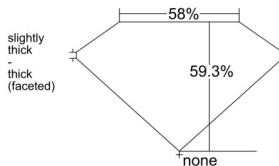

GIA®

FACSIMILE

GIA REPORT 1547270237

Verify this report at GIA.edu

GIA NATURAL DIAMOND DOSSIER®

December 19, 2025
GIA Report Number 1547270237
Shape and Cutting Style ..... Heart Brilliant
Measurements ..... 4.70 x 5.54 x 3.29 mm

GRADING RESULTS

Carat Weight ..... 0.50 carat
Color Grade ..... H
Clarity Grade VS1

ADDITIONAL GRADING INFORMATION

Polish ..... Very Good
Symmetry ..... Very Good
Fluorescence ..... None
Clarity Characteristics ..... Cloud
Inscription(s): GIA 1547270237

PROPORTIONS

Profile not to actual proportions

GRADING SCALES

GIA COLOR SCALE		GIA CLARITY SCALE	
COLORLESS	D	VERY VERY SLIGHTLY INCLUDED	FLAWLESS
	E		INTERNALLY FLAWLESS
	F		VVS₁
	G		VVS₂
	H		VS₁
	I		VS₂
	J		SI₁
	K		SI₂
	L		I₁
	M		I₂
NEAR COLORLESS	N	SLIGHTLY INCLUDED	I₃
	O		
	P		
	Q		
FAINT	R		
	S		
	T		
	U		
VERT LIGHT	V		
	W		
	X		
	Y		
LIGHT	Z