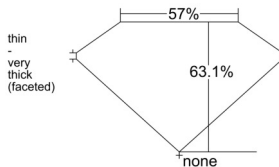

GIA®

FACSIMILE

GIA REPORT 1547167762

Verify this report at GIA.edu

GIA NATURAL DIAMOND DOSSIER®

December 05, 2025
GIA Report Number 1547167762
Shape and Cutting Style ..... Heart Brilliant
Measurements ..... 4.59 x 5.48 x 3.46 mm

GRADING RESULTS

Carat Weight ..... 0.50 carat
Color Grade I
Clarity Grade VVS1

ADDITIONAL GRADING INFORMATION

Polish ..... Excellent
Symmetry ..... Very Good
Fluorescence ..... None
Clarity Characteristics ..... Pinpoint, Feather
Inscription(s): GIA 1547167762

PROPORTIONS

Profile not to actual proportions

GRADING SCALES

GIA COLOR SCALE		GIA CLARITY SCALE			
COLORLESS	D	VERY VERY SLIGHTLY INCLUDED	FLAWLESS		
	E		INTERNALLY FLAWLESS		
	F	VERY SLIGHTLY INCLUDED	VVS₁		
	G		VVS₂		
	H		VS₁		
	NEAR COLORLESS	I	SLIGHTLY INCLUDED	VS₂	
		J		SI₁	
		FAINT	K	INCLUDED	SI₂
			L		I₁
			M		I₂
N			I₃		
VERT LIGHT	O	INCLUDED			
	P				
	Q				
	R				
	S				
	T				
LIGHT	U				
	V				
	W				
	X				
Y					
Z