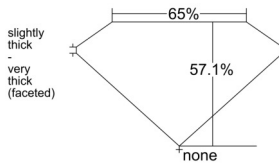

GIA®

FACSIMILE

GIA REPORT 1547158870

Verify this report at GIA.edu

GIA NATURAL DIAMOND DOSSIER®

December 04, 2025
GIA Report Number 1547158870
Shape and Cutting Style ..... Pear Brilliant
Measurements ..... 6.37 x 3.90 x 2.23 mm

GRADING RESULTS

Carat Weight ..... 0.33 carat
Color Grade ..... K
Clarity Grade VVS1

ADDITIONAL GRADING INFORMATION

Polish ..... Excellent
Symmetry ..... Very Good
Fluorescence ..... None
Clarity Characteristics ..... Pinpoint, Feather, Cavity
Inscription(s): GIA 1547158870

PROPORTIONS

Profile not to actual proportions

GRADING SCALES

GIA COLOR SCALE		GIA CLARITY SCALE			
COLORLESS	D	VERY VERY SLIGHTLY INCLUDED	FLAWLESS		
	E		INTERNALLY FLAWLESS		
	F	VERY SLIGHTLY INCLUDED	VVS₁		
	G		VVS₂		
	H		VS₁		
	NEAR COLORLESS	I	SLIGHTLY INCLUDED	VS₂	
		J		SI₁	
		FAINT	K	INCLUDED	SI₂
			L		I₁
			M		I₂
VERT LIGHT	N	LIGHT	I₃		
	O				
	P				
	Q				
	R