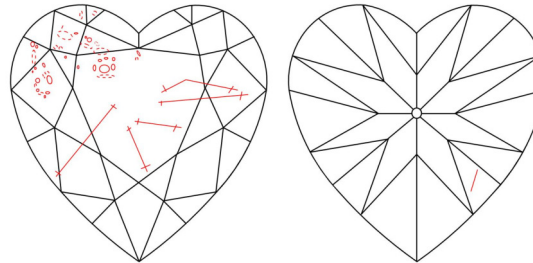

GIA NATURAL DIAMOND GRADING REPORT

November 28, 2025
 GIA Report Number 1547124842
 Shape and Cutting Style Heart Brilliant
 Measurements 6.19 x 6.81 x 4.16 mm

GRADING RESULTS

Carat Weight 1.00 carat
 Color Grade I
 Clarity Grade SI1

ADDITIONAL GRADING INFORMATION

Polish Excellent
 Symmetry Very Good
 Fluorescence None
 Inscription(s): GIA 1547124842

Comments: Additional twinning wisps, additional clouds, pinpoints and surface graining are not shown.

PROPORTIONS

Profile not to actual proportions

CLARITY CHARACTERISTICS

KEY TO SYMBOLS*

-  Twinning Wisp
-  Needle
-  Crystal
-  Cloud
-  Feather

* Red symbols denote internal characteristics (inclusions). Green or black symbols denote external characteristics (blemishes). Diagram is an approximate representation of the diamond, and symbols shown indicate type, position, and approximate size of clarity characteristics. All clarity characteristics may not be shown. Details of finish are not shown.