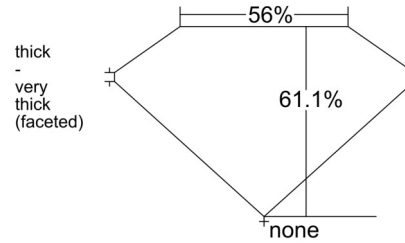

GIA NATURAL DIAMOND GRADING REPORT

November 28, 2025
 GIA Report Number 1547124842
 Shape and Cutting Style Heart Brilliant
 Measurements 6.19 x 6.81 x 4.16 mm

GRADING RESULTS

Carat Weight 1.00 carat
 Color Grade I
 Clarity Grade SI1

PROPORTIONS

Profile not to actual proportions

CLARITY CHARACTERISTICS

KEY TO SYMBOLS*

-  Twinning Wisp
-  Needle
-  Crystal
-  Cloud
-  Feather

* Red symbols denote internal characteristics (inclusions). Green or black symbols denote external characteristics (blemishes). Diagram is an approximate representation of the diamond, and symbols shown indicate type, position, and approximate size of clarity characteristics. All clarity characteristics may not be shown. Details of finish are not shown.