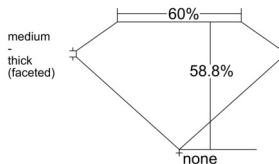

GIA®

FACSIMILE

GIA REPORT 1547122608

Verify this report at GIA.edu

GIA NATURAL DIAMOND DOSSIER®

December 01, 2025
GIA Report Number 1547122608
Shape and Cutting Style ..... Heart Brilliant
Measurements ..... 5.48 x 6.20 x 3.65 mm

GRADING RESULTS

Carat Weight ..... 0.73 carat
Color Grade ..... G
Clarity Grade VS1

ADDITIONAL GRADING INFORMATION

Polish ..... Very Good
Symmetry ..... Excellent
Fluorescence ..... None
Clarity Characteristics ..... Feather, Cloud
Inscription(s): GIA 1547122608

PROPORTIONS

Profile not to actual proportions

GRADING SCALES

GIA COLOR SCALE		GIA CLARITY SCALE			
COLORLESS	D	VERY VERY SLIGHTLY INCLUDED	FLAWLESS		
	E		INTERNALLY FLAWLESS		
	F	VERY SLIGHTLY INCLUDED	VVS₁		
	G		VVS₂		
	H		VS₁		
	NEAR COLORLESS	I	SLIGHTLY INCLUDED	VS₂	
		J		SI₁	
		FAINT	K	INCLUDED	SI₂
			L		I₁
			M		I₂
VERT LIGHT	N	NOT GRADED	I₃		
	O				
	P				
	Q				
	R				
	S				
LIGHT	T				
	U				
	V				
	W				
	X				
Y					
Z