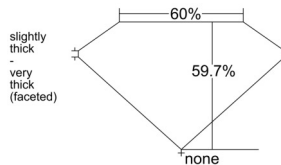

GIA®

FACSIMILE

GIA REPORT 1547111922

Verify this report at GIA.edu

GIA NATURAL DIAMOND DOSSIER®

November 27, 2025
GIA Report Number 1547111922
Shape and Cutting Style ..... Heart Brilliant
Measurements ..... 5.35 x 6.30 x 3.76 mm

GRADING RESULTS

Carat Weight ..... 0.75 carat
Color Grade I
Clarity Grade VS1

ADDITIONAL GRADING INFORMATION

Polish ..... Excellent
Symmetry ..... Very Good
Fluorescence ..... Faint
Clarity Characteristics..... Crystal, Feather, Pinpoint
Inscription(s): GIA 1547111922

PROPORTIONS

Profile not to actual proportions

GRADING SCALES

GIA COLOR SCALE		GIA CLARITY SCALE			
COLORLESS	D	VERY VERY SLIGHTLY INCLUDED	FLAWLESS		
	E		INTERNALLY FLAWLESS		
	F	VERY SLIGHTLY INCLUDED	VS₁		
	G		VS₂		
	H		VS₁		
	NEAR COLORLESS	I	SLIGHTLY INCLUDED	SI₁	
		J		SI₂	
		FAINT	K	INCLUDED	I₁
			L		I₂
			M		I₃
VERT LIGHT	N		NOT GRADED		
	O				
	P				
	Q				
	R				
LIGHT	S				
	T				
	U				
	V				
	W				
X					
Y					
Z