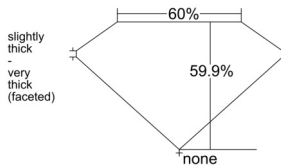

GIA®

FACSIMILE

GIA REPORT 1547085773

Verify this report at GIA.edu

GIA NATURAL DIAMOND DOSSIER®

November 25, 2025
GIA Report Number 1547085773
Shape and Cutting Style ..... Marquise Brilliant
Measurements ..... 7.56 x 3.98 x 2.38 mm

GRADING RESULTS

Carat Weight ..... 0.41 carat
Color Grade ..... E
Clarity Grade VVS2

ADDITIONAL GRADING INFORMATION

Polish ..... Excellent
Symmetry ..... Very Good
Fluorescence ..... None
Clarity Characteristics ..... Cloud, Feather, Pinpoint
Inscription(s): GIA 1547085773

PROPORTIONS

Profile not to actual proportions

GRADING SCALES

GIA COLOR SCALE		GIA CLARITY SCALE			
COLORLESS	D	VERY SLIGHTLY INCLUDED	FLAWLESS		
	E		INTERNALLY FLAWLESS		
	F	VERY SLIGHTLY INCLUDED	VVS₁		
	G		VVS₂		
	H		VS₁		
	NEAR COLORLESS	I	VERY SLIGHTLY INCLUDED	VS₂	
		J		SI₁	
		FAINT	K	SLIGHTLY INCLUDED	SI₂
			L		I₁
			M		I₂
VERT LIGHT			N	INCLUDED	I₃
	O				
	P				
	Q				
LIGHT	R				
	S				
	T				
	U				
	V				
	Z