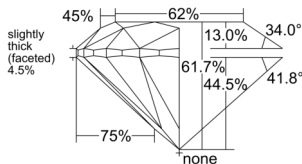

GIA®

FACSIMILE

GIA NATURAL DIAMOND DOSSIER®

November 20, 2025
GIA Report Number 1547066766
Shape and Cutting Style ..... Round Brilliant
Measurements ..... 5.07 - 5.10 x 3.14 mm

GRADING RESULTS

Carat Weight ..... 0.50 carat
Color Grade ..... G
Clarity Grade VS2
Cut Grade ..... Excellent

ADDITIONAL GRADING INFORMATION

Polish ..... Excellent
Symmetry ..... Excellent
Fluorescence ..... None
Clarity Characteristics ..... Cloud, Crystal
Inscription(s): GIA 1547066766

GIA REPORT 1547066766

Verify this report at GIA.edu

PROPORTIONS

Profile to actual proportions