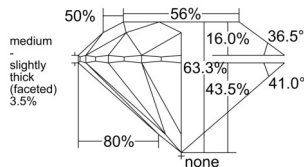

GIA®

FACSIMILE

GIA REPORT 1547050409

Verify this report at GIA.edu

GIA NATURAL DIAMOND DOSSIER®

November 19, 2025
GIA Report Number 1547050409
Shape and Cutting Style ..... Round Brilliant
Measurements ..... 4.49 - 4.51 x 2.85 mm

GRADING RESULTS

Carat Weight ..... 0.35 carat
Color Grade ..... J
Clarity Grade VS1
Cut Grade ..... Excellent

ADDITIONAL GRADING INFORMATION

Polish ..... Excellent
Symmetry ..... Excellent
Fluorescence ..... None
Clarity Characteristics ..... Feather, Pinpoint
Inscription(s): GIA 1547050409

PROPORTIONS

GRADING SCALES

GIA COLOR SCALE	GIA CLARITY SCALE	GIA CUT SCALE	
D	FLAWLESS	EXCELLENT	
E	INTERNALLY FLAWLESS		
F		VVS₁	VERY GOOD
G	VVS₂		
H	VS₁	GOOD	
I	VS₂		
J	SI₁	FAIR	
K	SI₂		
L	I₁	POOR	
M	I₂		
N	I₃		
O			
P			
Q			
R			
S			
T			
U			
V			
W			
X			
Y			
Z