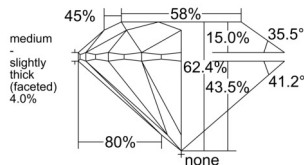

GIA®

FACSIMILE

GIA REPORT 1547023087

Verify this report at GIA.edu

GIA NATURAL DIAMOND DOSSIER®

November 17, 2025
GIA Report Number 1547023087
Shape and Cutting Style ..... Round Brilliant
Measurements ..... 4.87 - 4.89 x 3.05 mm

GRADING RESULTS

Carat Weight ..... 0.45 carat
Color Grade ..... M
Clarity Grade VVS1
Cut Grade ..... Excellent

ADDITIONAL GRADING INFORMATION

Polish ..... Excellent
Symmetry ..... Excellent
Fluorescence ..... Faint
Clarity Characteristics ..... Cloud, Pinpoint, Feather
Inspection(s): GIA 1547023087

PROPORTIONS

Profile to actual proportions