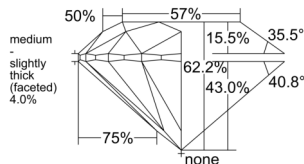

GIA®

FACSIMILE

GIA REPORT 1547007172

Verify this report at GIA.edu

GIA NATURAL DIAMOND DOSSIER®

November 14, 2025
GIA Report Number 1547007172
Shape and Cutting Style ..... Round Brilliant
Measurements ..... 5.06 - 5.08 x 3.16 mm

GRADING RESULTS

Carat Weight ..... 0.50 carat
Color Grade ..... H
Clarity Grade VS2
Cut Grade ..... Excellent

ADDITIONAL GRADING INFORMATION

Polish ..... Excellent
Symmetry ..... Excellent
Fluorescence ..... None
Clarity Characteristics ..... Cloud, Feather, Crystal
Inscription(s): GIA 1547007172

PROPORTIONS

Profile to actual proportions