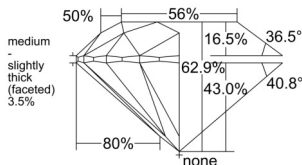

GIA®

FACSIMILE

GIA REPORT 1545994101

Verify this report at GIA.edu

GIA NATURAL DIAMOND DOSSIER®

April 08, 2026
GIA Report Number 1545994101
Shape and Cutting Style ..... Round Brilliant
Measurements ..... 5.04 - 5.08 x 3.18 mm

GRADING RESULTS

Carat Weight ..... 0.50 carat
Color Grade ..... F
Clarity Grade VVS2
Cut Grade ..... Excellent

ADDITIONAL GRADING INFORMATION

Polish ..... Excellent
Symmetry ..... Excellent
Fluorescence ..... None
Clarity Characteristics ..... Pinpoint, Cloud, Feather
Inscription(s): GIA 1545994101

PROPORTIONS

Profile to actual proportions