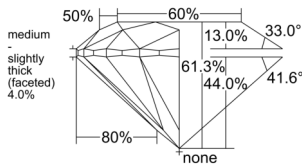

GIA®

FACSIMILE

GIA REPORT

1545990149

Verify this report at GIA.edu

GIA NATURAL DIAMOND DOSSIER®

April 15, 2026
GIA Report Number 1545990149
Shape and Cutting Style ..... Round Brilliant
Measurements ..... 5.96 - 5.98 x 3.66 mm

GRADING RESULTS

Carat Weight ..... 0.80 carat
Color Grade ..... E
Clarity Grade S11
Cut Grade ..... Excellent

ADDITIONAL GRADING INFORMATION

Polish ..... Excellent
Symmetry ..... Excellent
Fluorescence ..... None
Clarity Characteristics ..... Crystal, Feather, Cloud
Inscription(s): GIA 1545990149

PROPORTIONS

Profile to actual proportions