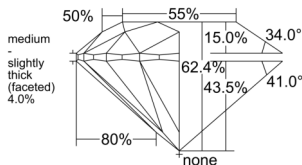

GIA®

FACSIMILE

GIA REPORT 1545987335

Verify this report at GIA.edu

GIA NATURAL DIAMOND DOSSIER®

April 08, 2026
GIA Report Number 1545987335
Shape and Cutting Style ..... Round Brilliant
Measurements ..... 5.16 - 5.19 x 3.23 mm

GRADING RESULTS

Carat Weight ..... 0.53 carat
Color Grade ..... J
Clarity Grade VS2
Cut Grade ..... Excellent

ADDITIONAL GRADING INFORMATION

Polish ..... Excellent
Symmetry ..... Excellent
Fluorescence ..... None
Clarity Characteristics ..... Crystal
Inscription(s): GIA 1545987335

PROPORTIONS

GRADING SCALES

GIA COLOR SCALE

COLOURESS	D
	E
	F
	G
	H
	I
	J
NEAR COLOURESS	K
	L
FADING	M
	N
	O
	P
VERY LIGHT	Q
	R
	S
	T
	U
	V
	W
	X
	Y
LIGHT	Z

GIA CLARITY SCALE

VERY VERY SLIGHTLY INCLUDED	FLAWLESS
	INTERNALLY FLAWLESS
VERY SLIGHTLY INCLUDED	VVS₁
	VVS₂
SLIGHTLY INCLUDED	VS₁
	VS₂
INCLUDED	SI₁
	SI₂
	I₁
	I₂
	I₃

GIA CUT SCALE

EXCELLENT
VERY GOOD
GOOD
FAIR
POOR