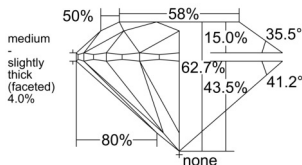

GIA®

FACSIMILE

GIA REPORT 1545969131

Verify this report at GIA.edu

GIA NATURAL DIAMOND DOSSIER®

April 08, 2026
GIA Report Number 1545969131
Shape and Cutting Style ..... Round Brilliant
Measurements ..... 5.22 - 5.25 x 3.28 mm

GRADING RESULTS

Carat Weight ..... 0.55 carat
Color Grade L
Clarity Grade VVS1
Cut Grade ..... Excellent

ADDITIONAL GRADING INFORMATION

Polish ..... Excellent
Symmetry ..... Excellent
Fluorescence ..... None
Clarity Characteristics ..... Pinpoint
Inscription(s): GIA 1545969131

PROPORTIONS

GRADING SCALES

GIA COLOR SCALE	GIA CLARITY SCALE	GIA CUT SCALE	
D	FLAWLESS	EXCELLENT	
E	INTERNALLY FLAWLESS		
F		VVS₁	VERY GOOD
G	VVS₂		
H	VS₁	GOOD	
I	VS₂		
J	SI₁	FAIR	
K	SI₂		
L	I₁	POOR	
M	I₂		
N	I₃		
O			
P			
Q			
R			
S			
T			
U			
V			
W			
X			
Y			
Z