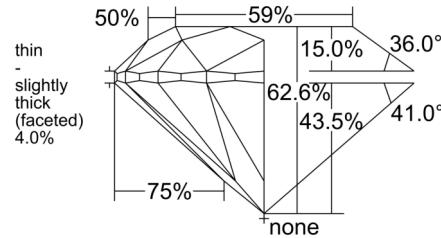

GIA NATURAL DIAMOND GRADING REPORT

April 06, 2026
GIA Report Number 1545967145
Shape and Cutting Style ..... Round Brilliant
Measurements ..... 7.69 - 7.75 x 4.84 mm

GRADING RESULTS

Carat Weight ..... 1.80 carat
Color Grade ..... F
Clarity Grade VVS2
Cut Grade ..... Excellent

ADDITIONAL GRADING INFORMATION

Polish ..... Excellent
Symmetry ..... Excellent
Fluorescence ..... None
Inscription(s): GIA 1545967145

PROPORTIONS

Profile to actual proportions