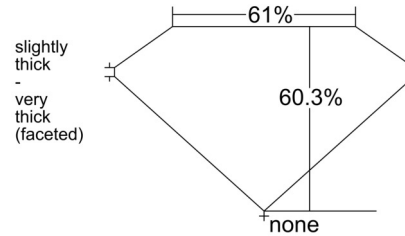

GIA NATURAL DIAMOND GRADING REPORT

April 07, 2026  
 GIA Report Number ..... 1545959782  
 Shape and Cutting Style ..... Pear Brilliant  
 Measurements ..... 8.97 x 5.54 x 3.34 mm

GRADING RESULTS

Carat Weight ..... 1.01 carat  
 Color Grade ..... E  
 Clarity Grade ..... VS1

Profile not to actual proportions

CLARITY CHARACTERISTICS

KEY TO SYMBOLS\*

- Crystal
- ◉ Knot
- Pinpoint

\* Red symbols denote internal characteristics (inclusions). Green or black symbols denote external characteristics (blemishes). Diagram is an approximate representation of the diamond, and symbols shown indicate type, position, and approximate size of clarity characteristics. All clarity characteristics may not be shown. Details of finish are not shown.