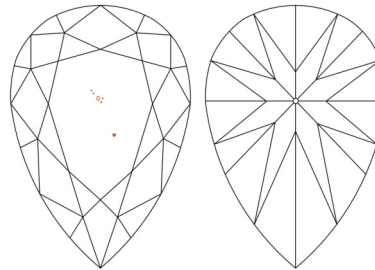

GIA NATURAL DIAMOND GRADING REPORT

April 07, 2026  
 GIA Report Number ..... 1545959782  
 Shape and Cutting Style ..... Pear Brilliant  
 Measurements ..... 8.97 x 5.54 x 3.34 mm

GRADING RESULTS

Carat Weight ..... 1.01 carat  
 Color Grade ..... E  
 Clarity Grade ..... VS1

ADDITIONAL GRADING INFORMATION

Polish ..... Excellent  
 Symmetry ..... Excellent  
 Fluorescence ..... None  
 Inscription(s): GIA 1545959782  
**Comments:** Additional pinpoints are not shown.

PROPORTIONS

Profile not to actual proportions

CLARITY CHARACTERISTICS

KEY TO SYMBOLS\*

- Crystal
- ◉ Knot
- Pinpoint

\* Red symbols denote internal characteristics (inclusions). Green or black symbols denote external characteristics (blemishes). Diagram is an approximate representation of the diamond, and symbols shown indicate type, position, and approximate size of clarity characteristics. All clarity characteristics may not be shown. Details of finish are not shown.