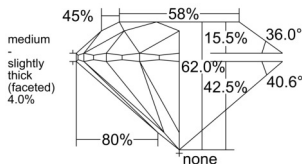

GIA®

FACSIMILE

GIA REPORT 1545954106

Verify this report at GIA.edu

GIA NATURAL DIAMOND DOSSIER®

April 02, 2026
GIA Report Number 1545954106
Shape and Cutting Style ..... Round Brilliant
Measurements ..... 4.60 - 4.63 x 2.87 mm

GRADING RESULTS

Carat Weight ..... 0.38 carat
Color Grade ..... D
Clarity Grade VVS1
Cut Grade ..... Excellent

ADDITIONAL GRADING INFORMATION

Polish ..... Excellent
Symmetry ..... Excellent
Fluorescence ..... Strong Blue
Clarity Characteristics ..... Pinpoint, Feather
Inscription(s): GIA 1545954106

PROPORTIONS

GRADING SCALES

GIA COLOR SCALE	GIA CLARITY SCALE	GIA CUT SCALE	
D	FLAWLESS	EXCELLENT	
E	INTERNALLY FLAWLESS		
F		VVS₁	VERY GOOD
G	VVS₂		
H	VS₁	GOOD	
I	VS₂		
J	SI₁	FAIR	
K	SI₂		
L	I₁	POOR	
M	I₂		
N	I₃		
O			
P			
Q			
R			
S			
T			
U			
V			
W			
X			
Y			
Z