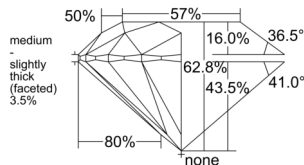

GIA®

FACSIMILE

GIA REPORT 1545952732

Verify this report at GIA.edu

GIA NATURAL DIAMOND DOSSIER®

April 03, 2026
GIA Report Number 1545952732
Shape and Cutting Style ..... Round Brilliant
Measurements ..... 5.36 - 5.40 x 3.38 mm

GRADING RESULTS

Carat Weight ..... 0.60 carat
Color Grade ..... K
Clarity Grade VS1
Cut Grade ..... Excellent

ADDITIONAL GRADING INFORMATION

Polish ..... Excellent
Symmetry ..... Excellent
Fluorescence ..... None
Clarity Characteristics ..... Feather, Cloud
Inscription(s): GIA 1545952732

PROPORTIONS

Profile to actual proportions

GRADING SCALES

GIA COLOR SCALE

COLORLESS	D
	E
	F
	G
	H
	I
	J
NEAR COLORLESS	K
	L
FAIN	M
	N
	O
	P
VERY LIGHT	Q
	R
	S
	T
	U
	V
	W
	X
	Y
LIGHT	Z

GIA CLARITY SCALE

FLAWLESS	INTERNAL FLAWLESS	
		FLAWLESS
VERY VERY SLIGHTLY INCLUDED	VVS₁	
	VVS₂	
VERY SLIGHTLY INCLUDED	VS₁	
	VS₂	
SLIGHTLY INCLUDED	SI₁	
	SI₂	
INCLUDED	I₁	
	I₂	
	I₃	

GIA CUT SCALE

EXCELLENT
VERY GOOD
GOOD
FAIR
POOR