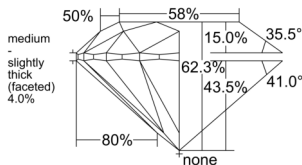

GIA®

FACSIMILE

GIA REPORT

1545946914

Verify this report at GIA.edu

GIA NATURAL DIAMOND DOSSIER®

April 02, 2026
GIA Report Number 1545946914
Shape and Cutting Style ..... Round Brilliant
Measurements ..... 5.28 - 5.30 x 3.30 mm

GRADING RESULTS

Carat Weight ..... 0.57 carat
Color Grade ..... G
Clarity Grade VS1
Cut Grade ..... Excellent

ADDITIONAL GRADING INFORMATION

Polish ..... Excellent
Symmetry ..... Excellent
Fluorescence ..... None
Clarity Characteristics ..... Cloud, Pinpoint
Inscription(s): GIA 1545946914

PROPORTIONS

GRADING SCALES

GIA COLOR SCALE

COLORLESS	D
	E
	F
	G
	H
	I
	J
NEAR COLORLESS	K
	L
Faint	M
	N
	O
	P
	Q
	R
	S
	T
	U
	V
	W
	X
	Y
Light	Z

GIA CLARITY SCALE

FLAWLESS	INTERNAL FLAWLESS	EXCELLENT	
VERY VERY SLIGHTLY INCLUDED	VVS₁	VERY GOOD	
	VVS₂		
VERY SLIGHTLY INCLUDED	VS₁	GOOD	
	VS₂		
SLIGHTLY INCLUDED	SI₁	FAIR	
	SI₂		
INCLUDED	I₁	POOR	
	I₂		
	I₃