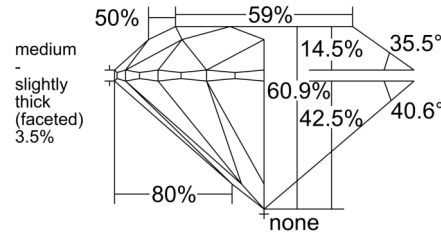

GIA REPORT
1545941847

Verify this report at GIA.edu

FACSIMILE

This is a digital representation of the original GIA Report. This representation might not be accepted in lieu of the original GIA Report in certain circumstances. The original GIA Report includes certain security features which are not reproducible on this facsimile.

GIA NATURAL DIAMOND GRADING REPORT

April 02, 2026
GIA Report Number 1545941847
Shape and Cutting Style ..... Round Brilliant
Measurements ..... 7.92 - 7.96 x 4.83 mm

GRADING RESULTS

Carat Weight ..... 1.90 carat
Color Grade ..... F
Clarity Grade VVS1
Cut Grade ..... Excellent

ADDITIONAL GRADING INFORMATION

Polish ..... Excellent
Symmetry ..... Excellent
Fluorescence ..... None
Inscription(s): GIA 1545941847
Comments: Internal graining is not shown.

PROPORTIONS

Profile to actual proportions