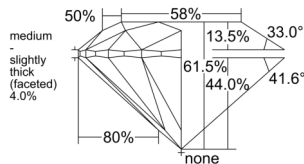

GIA®

FACSIMILE

GIA REPORT 1545922361

Verify this report at GIA.edu

GIA NATURAL DIAMOND DOSSIER®

March 31, 2026
GIA Report Number 1545922361
Shape and Cutting Style ..... Round Brilliant
Measurements ..... 4.74 - 4.77 x 2.92 mm

GRADING RESULTS

Carat Weight ..... 0.40 carat
Color Grade ..... D
Clarity Grade ..... Flawless
Cut Grade ..... Excellent

ADDITIONAL GRADING INFORMATION

Polish ..... Excellent
Symmetry ..... Excellent
Fluorescence ..... None
Clarity Characteristics ..... None
Inscription(s): GIA 1545922361

PROPORTIONS

Profile to actual proportions