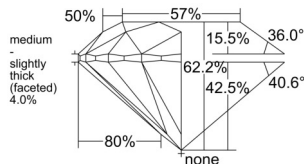

GIA®

FACSIMILE

GIA REPORT 1545920904

Verify this report at GIA.edu

GIA NATURAL DIAMOND DOSSIER®

March 28, 2026
GIA Report Number 1545920904
Shape and Cutting Style ..... Round Brilliant
Measurements ..... 5.71 - 5.74 x 3.56 mm

GRADING RESULTS

Carat Weight ..... 0.72 carat
Color Grade ..... F
Clarity Grade VVS1
Cut Grade ..... Excellent

ADDITIONAL GRADING INFORMATION

Polish ..... Excellent
Symmetry ..... Excellent
Fluorescence ..... Medium Blue
Clarity Characteristics ..... Pinpoint
Inscription(s): GIA 1545920904

PROPORTIONS

Profile to actual proportions

GRADING SCALES

GIA COLOR SCALE

COLORLESS	D
	E
	F
	G
	H
	I
	J
NEAR COLORLESS	K
	L
FAIN	M
	N
	O
	P
VERY LIGHT	Q
	R
	S
	T
	U
	V
	W
	X
	Y
LIGHT	Z

GIA CLARITY SCALE

FLAWLESS	INTERNAL FLAWLESS	
		FLAWLESS
VERY VERY SLIGHTLY INCLUDED	VVS₁	
	VVS₂	
VERY SLIGHTLY INCLUDED	VS₁	
	VS₂	
SLIGHTLY INCLUDED	SI₁	
	SI₂	
INCLUDED	I₁	
	I₂	
	I₃	

GIA CUT SCALE

EXCELLENT
VERY GOOD
GOOD
FAIR
POOR