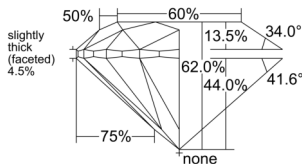

GIA®

FACSIMILE

GIA REPORT 1545915180

Verify this report at GIA.edu

GIA NATURAL DIAMOND DOSSIER®

March 30, 2026
GIA Report Number 1545915180
Shape and Cutting Style ..... Round Brilliant
Measurements ..... 5.09 - 5.11 x 3.16 mm

GRADING RESULTS

Carat Weight ..... 0.51 carat
Color Grade ..... J
Clarity Grade VS1
Cut Grade ..... Excellent

ADDITIONAL GRADING INFORMATION

Polish ..... Excellent
Symmetry ..... Excellent
Fluorescence ..... None
Clarity Characteristics ..... Cloud
Inscription(s): GIA 1545915180

PROPORTIONS

Profile to actual proportions