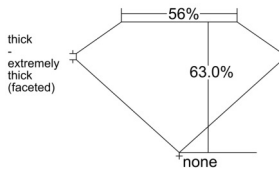

GIA®

FACSIMILE

GIA REPORT 1545901381

Verify this report at GIA.edu

GIA NATURAL DIAMOND DOSSIER®

April 01, 2026
GIA Report Number 1545901381
Shape and Cutting Style ..... Marquise Brilliant
Measurements ..... 8.47 x 4.16 x 2.62 mm

GRADING RESULTS

Carat Weight ..... 0.54 carat
Color Grade ..... F
Clarity Grade VVS1

ADDITIONAL GRADING INFORMATION

Polish ..... Excellent
Symmetry ..... Very Good
Fluorescence ..... Medium Yellow
Clarity Characteristics ..... Cavity
Inscription(s): GIA 1545901381

PROPORTIONS

Profile not to actual proportions

GRADING SCALES

GIA COLOR SCALE		GIA CLARITY SCALE			
COLORLESS	D	VERY VERY SLIGHTLY INCLUDED	FLAWLESS		
	E		INTERNALLY FLAWLESS		
	F	VERY SLIGHTLY INCLUDED	VVS₁		
	G		VVS₂		
	H		VS₁		
	NEAR COLORLESS	I	SLIGHTLY INCLUDED	VS₂	
		J		SI₁	
		FAINT	K	INCLUDED	SI₂
			L		I₁
			M		I₂
VERT LIGHT	N	LIGHT	I₃		
	O				
	P				
	Q				
	R